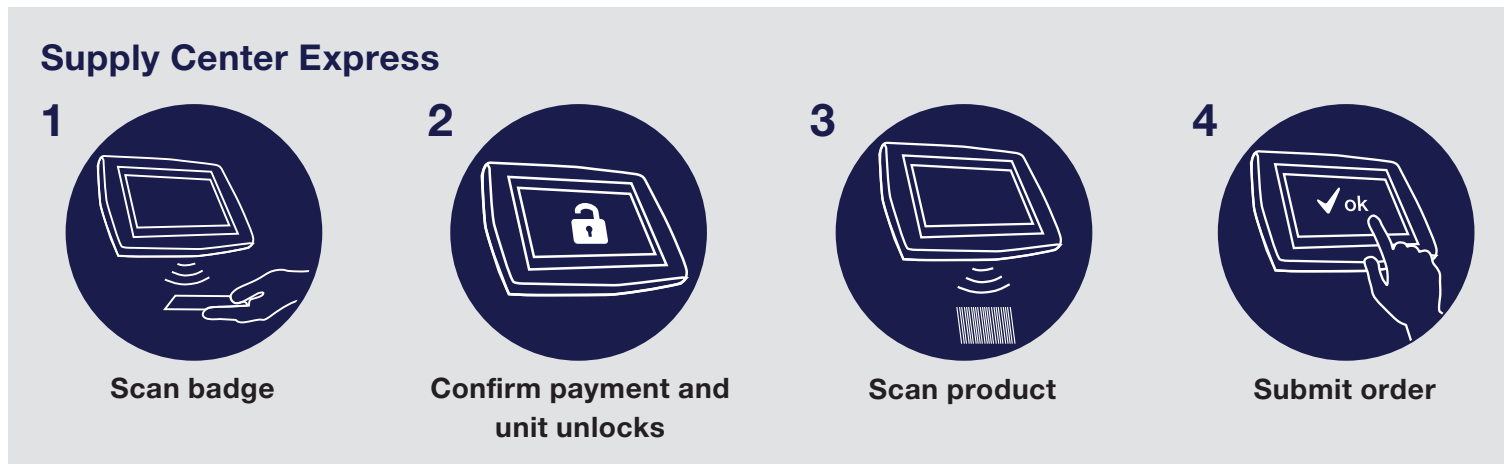

Ordering from your Supply Center is quick and easy

Would you like immediate access to the products in this cabinet? Once you have an account, you can quickly grab the items you need and get back to the important work that matters. Here's a quickstart guide to help you order:

Customize this Supply Center

It's easy to customize your Supply Center by Thermo Fisher Scientific with a comprehensive range of lab consumables. Simply fill out a product request form online at thermofisher.com/customize. Our team will work with you to review your research and current product usage, proposing a stocking plan to meet your needs.