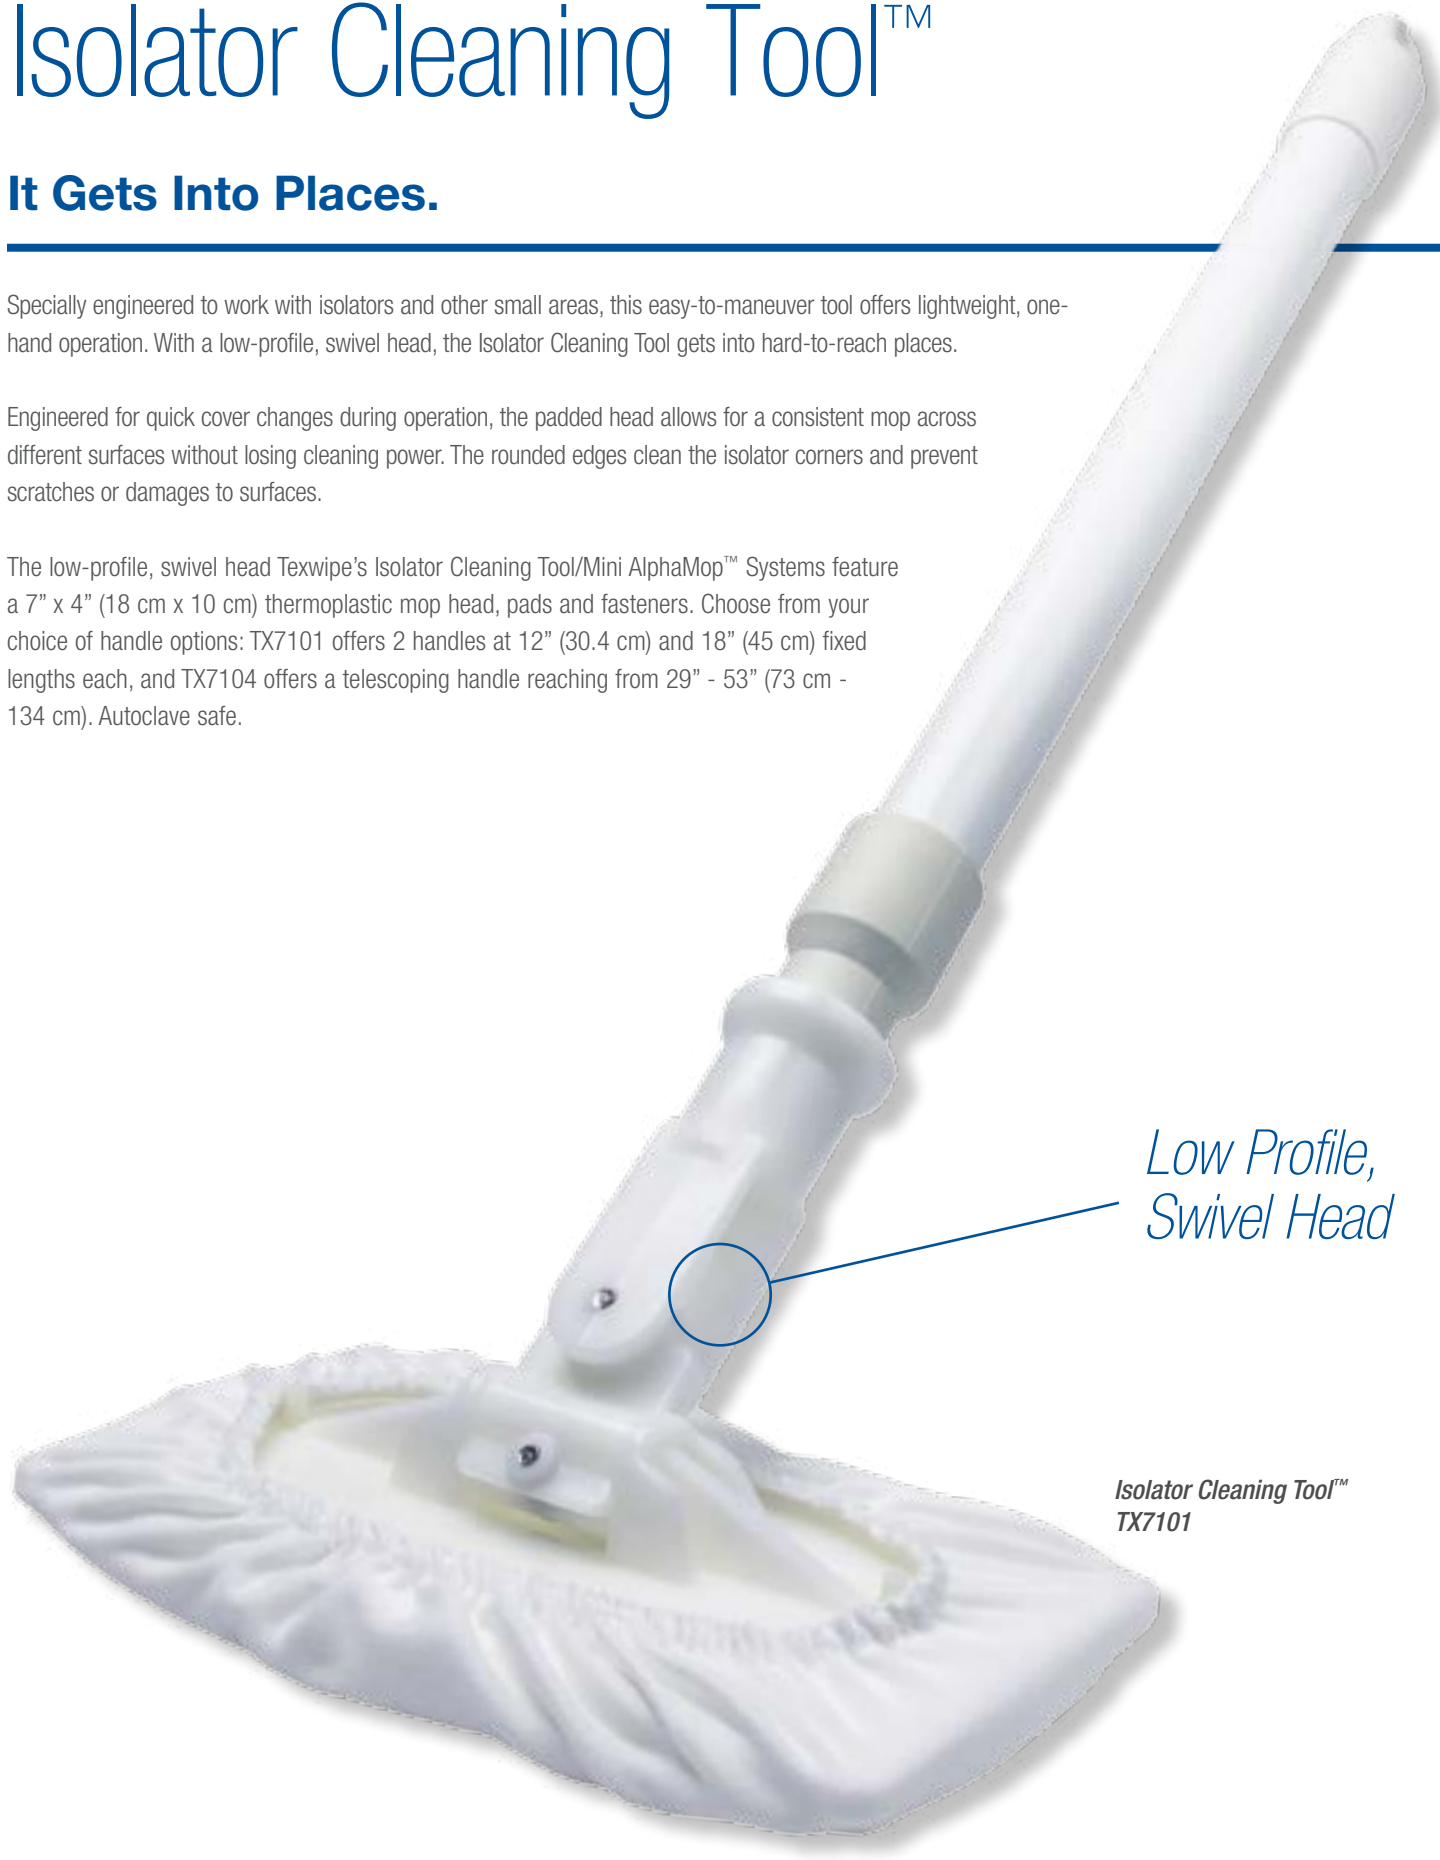

Isolator Cleaning Tool™

It Gets Into Places.

Specially engineered to work with isolators and other small areas, this easy-to-maneuver tool offers lightweight, one-hand operation. With a low-profile, swivel head, the Isolator Cleaning Tool gets into hard-to-reach places.

Engineered for quick cover changes during operation, the padded head allows for a consistent mop across different surfaces without losing cleaning power. The rounded edges clean the isolator corners and prevent scratches or damages to surfaces.

The low-profile, swivel head Texwipe's Isolator Cleaning Tool/Mini AlphaMop™ Systems feature a 7" x 4" (18 cm x 10 cm) thermoplastic mop head, pads and fasteners. Choose from your choice of handle options: TX7101 offers 2 handles at 12" (30.4 cm) and 18" (45 cm) fixed lengths each, and TX7104 offers a telescoping handle reaching from 29" - 53" (73 cm - 134 cm). Autoclave safe.

*Low Profile,
Swivel Head*

*Isolator Cleaning Tool™
TX7101*