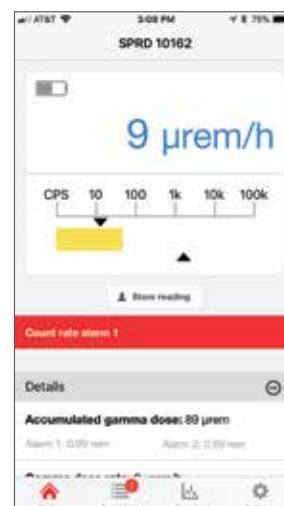

Bluetooth® Adaptor and Mobile App

For use with RadEye™ and PackEye™ Radiation Detection Instruments

Faster response to alarms without exposing operation

- Free app for your Apple® or Android™ device
- Easily install the Bluetooth adaptor to your Thermo Scientific™ RadEye™ or Thermo Scientific™ PackEye™ without tools
- Upgrade your instrument in minutes with no tools required
- Real time alarm indications on every connected smartphone
- See data on your phone in real time
- Receive alarms and rate data on your connected smart watch
- See detailed radiological and system information on your mobile device including count rate, dose rate, and alarms.

RadEye

PackEye

Applicable RadEye models are RadEye SPRD, RadEye SPRD-GN, RadEye PRD and RadEye PRD-ER.

Download a copy of

our apps today.

Available for iOS and Android operating systems.

Alarm activated on RadEye SPRD App