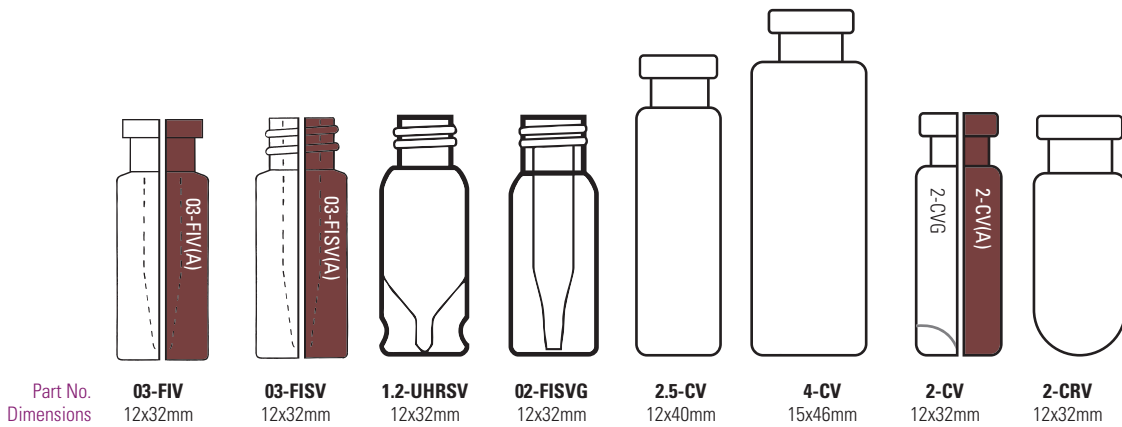

# Chromacol Vial Comparison Chart

Part No. Dimensions  
**4-SV** 15x46mm  
**5-SV** 13x65mm  
**10-SV** 13x100mm

Part No. Dimensions  
**02-MTV** 5x30mm  
**02-MTVVG** 6x30mm  
**02-NV** 5x31mm  
**03-NV** 6x31mm  
**1-NWV** 8x40mm  
**4-NWV-C** 15x46mm  
**12-CV** 18x65mm  
**22-CV** 22x75mm  
**20-CV/20-HSV** 22x75mm

Part No. Dimensions  
**9-CV** 18x50mm  
**6-CV** 22x38mm  
**20-EPSVCA** 27x57mm  
**27-CV** 30x60mm  
**10-CV/10-HSV** 22x45mm

# Chromacol Caps and Septa Comparison Chart

Part No. Dimensions	 <b>*8-AC6</b> 8x5mm	 <b>8-AC7</b> 8x5mm	 <b>8-ACB</b> 8x5mm	 <b>8-AC-CBT1</b> 8x5mm	 <b>8-AC-ST15</b> 8x5mm	 <b>8-AC-ST101</b> 8x5mm	 <b>8-AC-ST101X</b> 8x5mm	 <b>8-AC(B)-ST144</b> 8x5mm	
Part No. Dimensions	 <b>8-ACT</b> 8x5mm	 <b>8-AC-TST1</b> 8x5mm	 <b>8-PEC1</b> 8x5mm	 <b>8-PEC1X</b> 8x5mm	 <b>*8-SC</b> 8x9mm	 <b>*8-SCJ</b> 8x9mm	 <b>8-SC-8RT1</b> 8x9mm	 <b>8-SC-ST15</b> 8x9mm	
Part No. Dimensions	 <b>8-ST14</b> 8x1.4mm	 <b>8-ST14X</b> 8x1.4mm	 <b>8-ST143</b> 8x1.5mm	 <b>8-ST144</b> 8x1.4mm	 <b>8-6RT1</b> 8x1mm	 <b>8-ST101</b> 8x1mm	 <b>8-T02</b> 8x0.25mm	 <b>8-TST1</b> 8x1mm	 <b>8-ST15</b> 8x1.5mm
Part No. Dimensions	 <b>9-MS(BG)-ST1</b> 9x6.5mm	 <b>*9-SCK(B)-8RT1</b> 9x6.5mm	 <b>9-SCK(B)-ST101</b> 9x6.5mm	 <b>*9-SCK(B)-ST1</b> 9x6.5mm	 <b>9-SCK(B)-TST1</b> 9x6.5mm	 <b>9-SCSK-8RT1</b> 9x6.5mm	 <b>9-SCJ(W)-ST101</b> 12.9x7.9mm	 <b>*11-AC6</b> 11x6mm	
Part No. Dimensions	 <b>*11-AC7</b> 11x6mm	 <b>11-ACB</b> 11x6mm	 <b>11-AC-CBT1</b> 11x6mm	 <b>11-AC-ST101</b> 11x6mm	 <b>11-AC-ST101X</b> 11x6mm	 <b>11-AC(B)-ST144</b> 11x6mm	 <b>11-AC-ST15</b> 11x6mm	 <b>11-ACT</b> 11x6mm	
Part No. Dimensions	 <b>11-AC-TST1</b> 11x6mm	 <b>11-LLX</b> 11x3mm	 <b>11-PEC1</b> 11x6mm	 <b>11-PEC1X</b> 11x6mm	 <b>11-PEC-ST1</b> 11x7mm	 <b>11-MC-ST15</b>	 <b>11-MC-8RT1</b>	 <b>11-MC-ST101</b>	