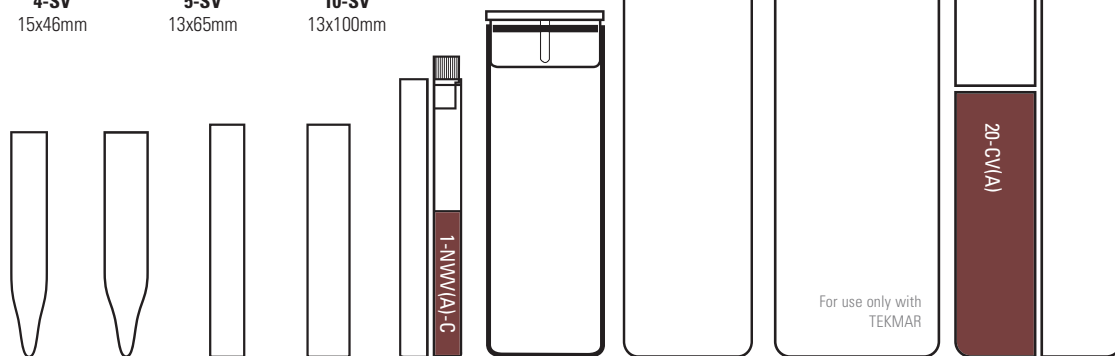

# Chromacol Vial Comparison Chart

Part No. Dimensions  
**4-SV** 15x46mm  
**5-SV** 13x65mm  
**10-SV** 13x100mm

Part No. Dimensions  
**02-MTV** 5x30mm  
**02-MTVVG** 6x30mm  
**02-NV** 5x31mm  
**03-NV** 6x31mm  
**1-NWV** 8x40mm  
**4-NWV-C** 15x46mm  
**12-CV** 18x65mm  
**22-CV** 22x75mm  
**20-CV/20-HSV** 22x75mm

Part No. Dimensions  
**9-CV** 18x50mm  
**6-CV** 22x38mm  
**20-EPSVCA** 27x57mm  
**27-CV** 30x60mm  
**10-CV/10-HSV** 22x45mm