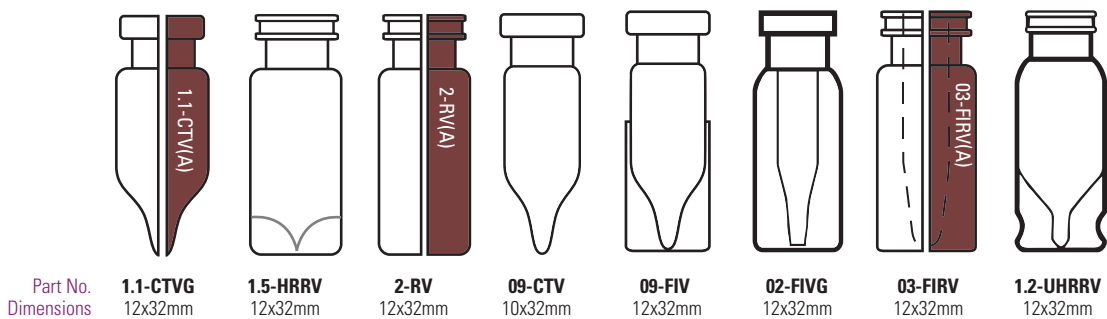

# Chromacol Vial Comparison Chart

Part No. Dimensions  
**4-SV** 15x46mm  
**5-SV** 13x65mm  
**10-SV** 13x100mm

Part No. Dimensions  
**02-MTV** 5x30mm  
**02-MTVVG** 6x30mm  
**02-NV** 5x31mm  
**03-NV** 6x31mm  
**1-NWV** 8x40mm  
**4-NWV-C** 15x46mm  
**12-CV** 18x65mm  
**22-CV** 22x75mm  
**20-CV/20-HSV** 22x75mm

Part No. Dimensions  
**9-CV** 18x50mm  
**6-CV** 22x38mm  
**20-EPSVCA** 27x57mm  
**27-CV** 30x60mm  
**10-CV/10-HSV** 22x45mm

# Chromacol Caps and Septa Comparison Chart

Part No. Dimensions	 <b>*8-AC6</b> 8x5mm	 <b>8-AC7</b> 8x5mm	 <b>8-ACB</b> 8x5mm	 <b>8-AC-CBT1</b> 8x5mm	 <b>8-AC-ST15</b> 8x5mm	 <b>8-AC-ST101</b> 8x5mm	 <b>8-AC-ST101X</b> 8x5mm	 <b>8-AC(B)-ST144</b> 8x5mm	
Part No. Dimensions	 <b>8-ACT</b> 8x5mm	 <b>8-AC-TST1</b> 8x5mm	 <b>8-PEC1</b> 8x5mm	 <b>8-PEC1X</b> 8x5mm	 <b>*8-SC</b> 8x9mm	 <b>*8-SCJ</b> 8x9mm	 <b>8-SC-8RT1</b> 8x9mm	 <b>8-SC-ST15</b> 8x9mm	
Part No. Dimensions	 <b>8-ST14</b> 8x1.4mm	 <b>8-ST14X</b> 8x1.4mm	 <b>8-ST143</b> 8x1.5mm	 <b>8-ST144</b> 8x1.4mm	 <b>8-6RT1</b> 8x1mm	 <b>8-ST101</b> 8x1mm	 <b>8-T02</b> 8x0.25mm	 <b>8-TST1</b> 8x1mm	 <b>8-ST15</b> 8x1.5mm
Part No. Dimensions	 <b>9-MS(BG)-ST1</b> 9x6.5mm	 <b>*9-SCK(B)-8RT1</b> 9x6.5mm	 <b>9-SCK(B)-ST101</b> 9x6.5mm	 <b>*9-SCK(B)-ST1</b> 9x6.5mm	 <b>9-SCK(B)-TST1</b> 9x6.5mm	 <b>9-SCSK-8RT1</b> 9x6.5mm	 <b>9-SCJ(W)-ST101</b> 12.9x7.9mm	 <b>*11-AC6</b> 11x6mm	
Part No. Dimensions	 <b>*11-AC7</b> 11x6mm	 <b>11-ACB</b> 11x6mm	 <b>11-AC-CBT1</b> 11x6mm	 <b>11-AC-ST101</b> 11x6mm	 <b>11-AC-ST101X</b> 11x6mm	 <b>11-AC(B)-ST144</b> 11x6mm	 <b>11-AC-ST15</b> 11x6mm	 <b>11-ACT</b> 11x6mm	
Part No. Dimensions	 <b>11-AC-TST1</b> 11x6mm	 <b>11-LLX</b> 11x3mm	 <b>11-PEC1</b> 11x6mm	 <b>11-PEC1X</b> 11x6mm	 <b>11-PEC-ST1</b> 11x7mm	 <b>11-MC-ST15</b>	 <b>11-MC-8RT1</b>	 <b>11-MC-ST101</b>	