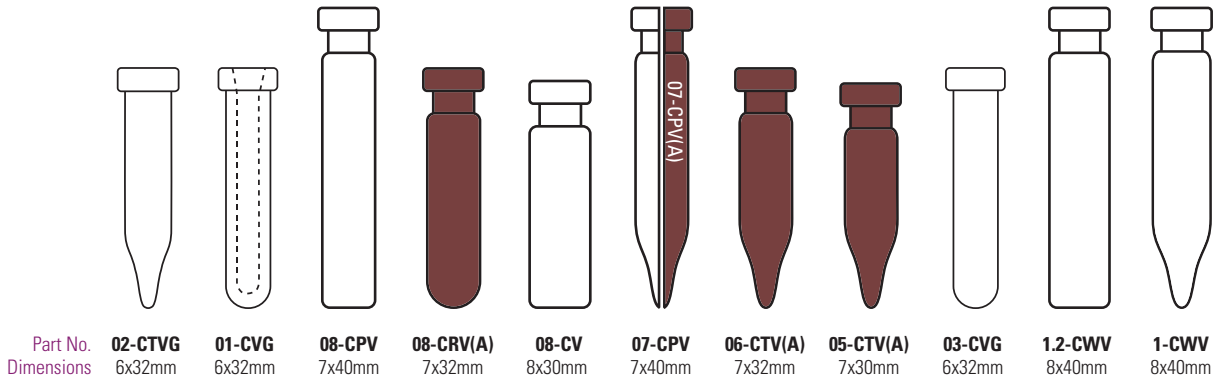

# Chromacol Vial Comparison Chart

Part No. Dimensions  
**4-SV** 15x46mm  
**5-SV** 13x65mm  
**10-SV** 13x100mm

Part No. Dimensions  
**02-MTV** 5x30mm  
**02-MTVVG** 6x30mm  
**02-NV** 5x31mm  
**03-NV** 6x31mm  
**1-NWV** 8x40mm  
**4-NWV-C** 15x46mm  
**12-CV** 18x65mm  
**22-CV** 22x75mm  
**20-CV/20-HSV** 22x75mm

Part No. Dimensions  
**9-CV** 18x50mm  
**6-CV** 22x38mm  
**20-EPSVCA** 27x57mm  
**27-CV** 30x60mm  
**10-CV/10-HSV** 22x45mm

# Chromacol Caps and Septa Comparison Chart

Part No. Dimensions	 <b>*8-AC6</b> 8x5mm	 <b>8-AC7</b> 8x5mm	 <b>8-ACB</b> 8x5mm	 <b>8-AC-CBT1</b> 8x5mm	 <b>8-AC-ST15</b> 8x5mm	 <b>8-AC-ST101</b> 8x5mm	 <b>8-AC-ST101X</b> 8x5mm	 <b>8-AC(B)-ST144</b> 8x5mm	
Part No. Dimensions	 <b>8-ACT</b> 8x5mm	 <b>8-AC-TST1</b> 8x5mm	 <b>8-PEC1</b> 8x5mm	 <b>8-PEC1X</b> 8x5mm	 <b>*8-SC</b> 8x9mm	 <b>*8-SCJ</b> 8x9mm	 <b>8-SC-8RT1</b> 8x9mm	 <b>8-SC-ST15</b> 8x9mm	
Part No. Dimensions	 <b>8-ST14</b> 8x1.4mm	 <b>8-ST14X</b> 8x1.4mm	 <b>8-ST143</b> 8x1.5mm	 <b>8-ST144</b> 8x1.4mm	 <b>8-6RT1</b> 8x1mm	 <b>8-ST101</b> 8x1mm	 <b>8-T02</b> 8x0.25mm	 <b>8-TST1</b> 8x1mm	 <b>8-ST15</b> 8x1.5mm
Part No. Dimensions	 <b>9-MS(BG)-ST1</b> 9x6.5mm	 <b>*9-SCK(B)-8RT1</b> 9x6.5mm	 <b>9-SCK(B)-ST101</b> 9x6.5mm	 <b>*9-SCK(B)-ST1</b> 9x6.5mm	 <b>9-SCK(B)-TST1</b> 9x6.5mm	 <b>9-SCSK-8RT1</b> 9x6.5mm	 <b>9-SCJ(W)-ST101</b> 12.9x7.9mm	 <b>*11-AC6</b> 11x6mm	
Part No. Dimensions	 <b>*11-AC7</b> 11x6mm	 <b>11-ACB</b> 11x6mm	 <b>11-AC-CBT1</b> 11x6mm	 <b>11-AC-ST101</b> 11x6mm	 <b>11-AC-ST101X</b> 11x6mm	 <b>11-AC(B)-ST144</b> 11x6mm	 <b>11-AC-ST15</b> 11x6mm	 <b>11-ACT</b> 11x6mm	
Part No. Dimensions	 <b>11-AC-TST1</b> 11x6mm	 <b>11-LLX</b> 11x3mm	 <b>11-PEC1</b> 11x6mm	 <b>11-PEC1X</b> 11x6mm	 <b>11-PEC-ST1</b> 11x7mm	 <b>11-MC-ST15</b>	 <b>11-MC-8RT1</b>	 <b>11-MC-ST101</b>	