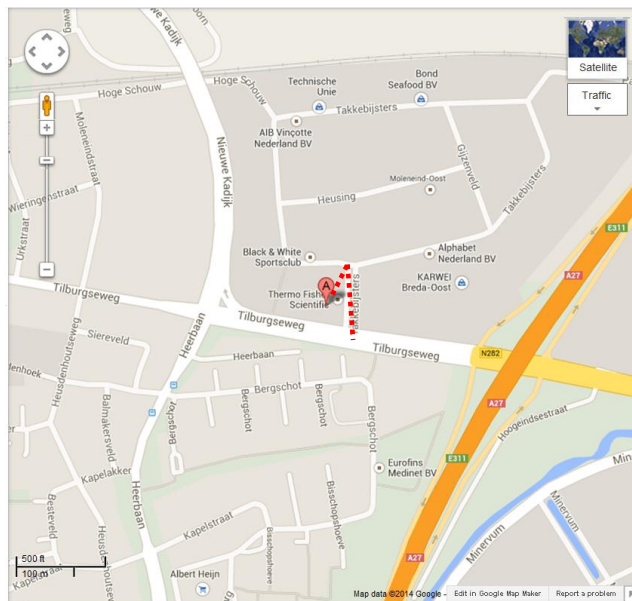

Center of Excellence

Visitor Information

Breda

Address and local map

Takkebijsters 1
4817 BL Breda

Email

Analyze.nl@thermofisher.com

Telephone

+31(0)76-5795555

[Link to Google Maps](#)

Directions

Car

From Antwerp – Northbound, from the A16 / E19, exit on to the A58 Eastbound at Knooppunt Galder. Next take the exit to Utrecht (A27 northbound), onwards to exit 16. Turn left towards Breda, right at the traffic lights and the Thermo Scientific Center of Excellence is on the left (you will need to make a u-turn).

From Rotterdam – Southbound, from the A16 / E19, take exit 17 Breda-Noord, turn left towards Breda. Follow on for 8km, turn left at the traffic lights (Medinova on the left). Turn left again at the first traffic lights and the Thermo Scientific Center of Excellence is on the left (you will need to make a u-turn).

From Utrecht/Gorinchem – From the A27 / E311 take exit 16 Breda-Noord. Turn right towards Breda and right again at the first traffic lights. The Thermo Scientific Center of Excellence is on the left (you will need to make a u-turn).