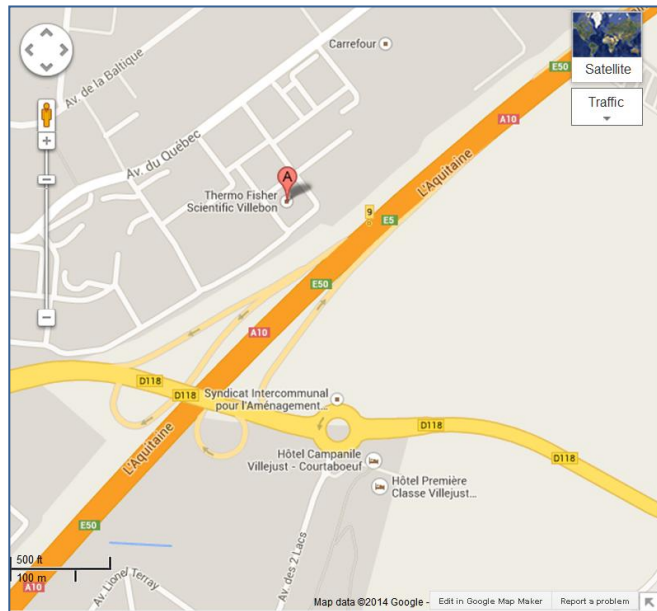

Center of Excellence

Visitor Information

Courtaboeuf

Address and local map

Thermo Scientific Center of Excellence
16 Avenue du Québec – Bat Mimosas
91140 – Villebon sur Yvette

Email

FRLES.Accueil@thermo.com

Telephone

+ 33 (0)1 60 92 48 00

[Link to Google Maps](#)

Directions

Car

From Paris – Porte D'Orleans - Take the A6 (Motorway) and then on to the A10, in the direction of Bordeaux. Follow the A10, towards Chartres-Orléans and exit at Z.A. de Courtaboeuf – Les Ulis (D118). Turn right and follow 'Courtaboeuf 1' (Av. de la Baltique (D218)). At the first traffic lights turn right, onto the Avenue du Québec. Continue for about 700 meters and then turn right into N° 16. The Thermo Scientific Center of Excellence is at the end of the road.

From Paris – Porte de St Cloud - Take the N118 with direction: Bordeaux. Follow the N118 for about 20 Km until the exit N° 13 Mondetour. At the roundabout take the 4th exit on to the Avenue du Canada (D218). Keep left and turn left in 100 meters. After the Hewlett Packard building on your left, the road becomes the Avenue du Québec. Continue forward for about 900 meters, go straight ahead at the traffic lights, then on for another 700 meters. Turn right into N° 16. The Thermo Scientific Center of Excellence is at the end of the road.

From Lyon (A6) - Take the Francillienne (N104) in the direction of Versailles and then join the A10 towards Bordeaux. Follow the A10, towards Chartres-Orléans and exit at Z.A. de Courtaboeuf – Les Ulis (D118). Turn right and follow 'Courtaboeuf 1' (Av. de la Baltique (D218)). At the first traffic lights turn right, onto the Avenue du Québec. Continue for about 700 meters and then turn right into N° 16. The Thermo Scientific Center of Excellence is at the end of the road.